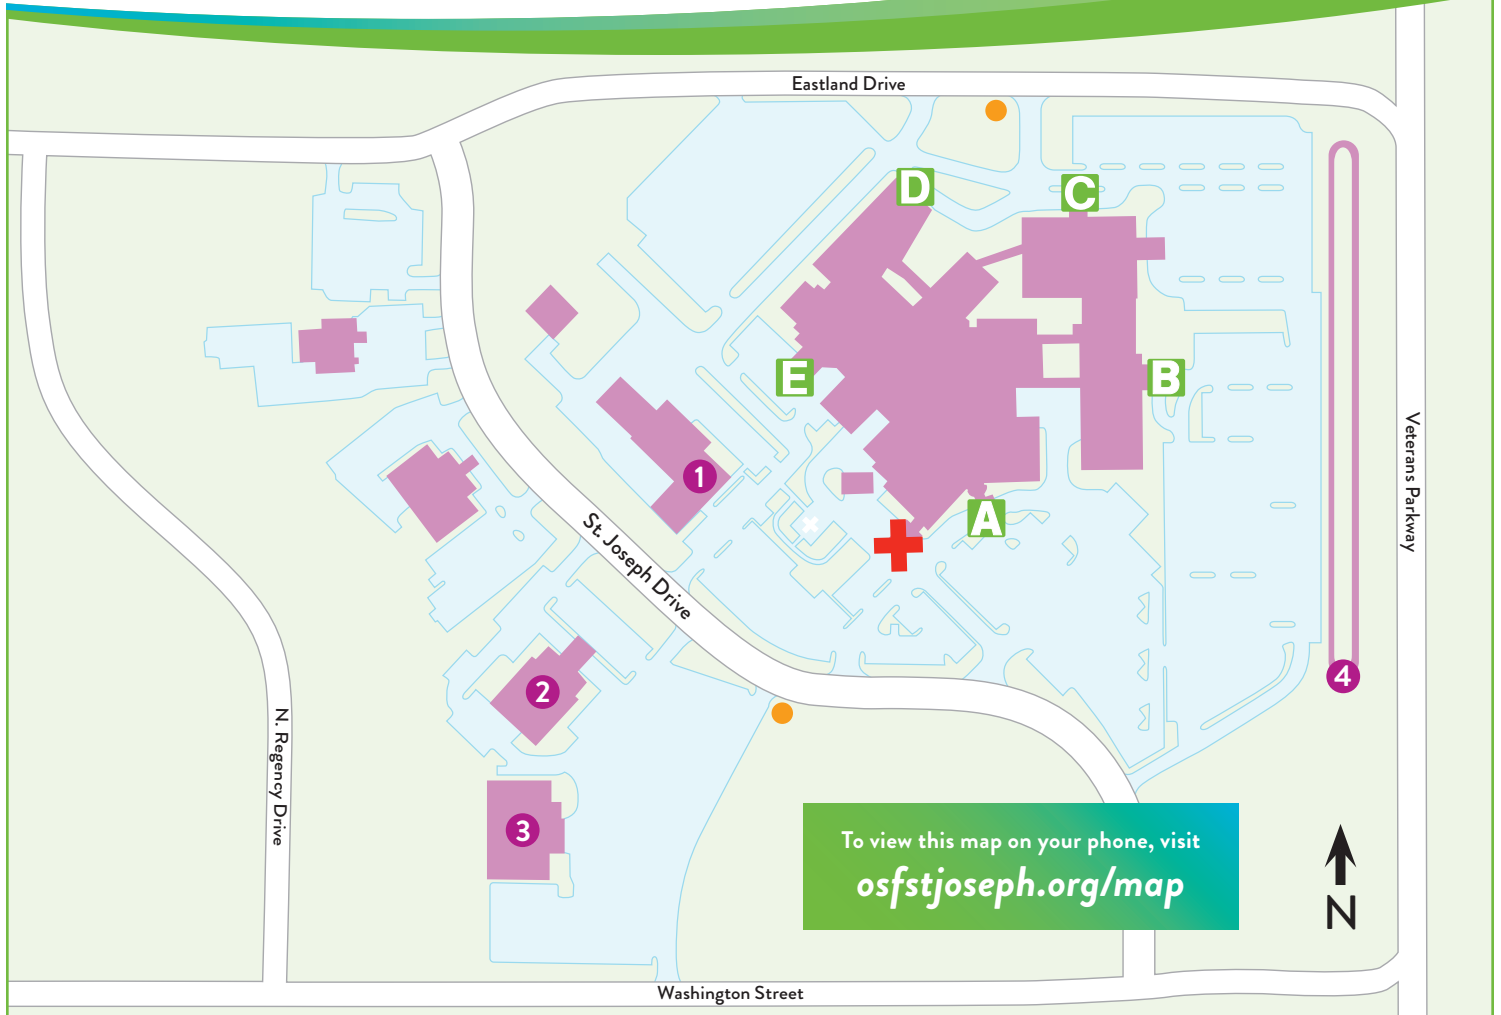

# Welcome

Thank you for choosing OSF HealthCare St. Joseph Medical Center. This map is intended to help you find your way around our medical center. If you are having trouble finding your way, please do not hesitate to ask any OSF employee for assistance. It is our pleasure to assist you.

To view this map on your phone, visit [osfstjoseph.org/map](https://osfstjoseph.org/map)

### Entrance B

- Eastland Medical Plaza II
- Endoscopy Center
- Integrated Surgical Specialists
- OSF Medical Group - Gastroenterology
- OSF Occupational Health
- OSF PromptCare

 Bus Stop

### Entrance D

- Birthing Center
- Cardiac and Pulmonary Rehabilitation
- Center for Healthy Lifestyles
- Weight Management Services